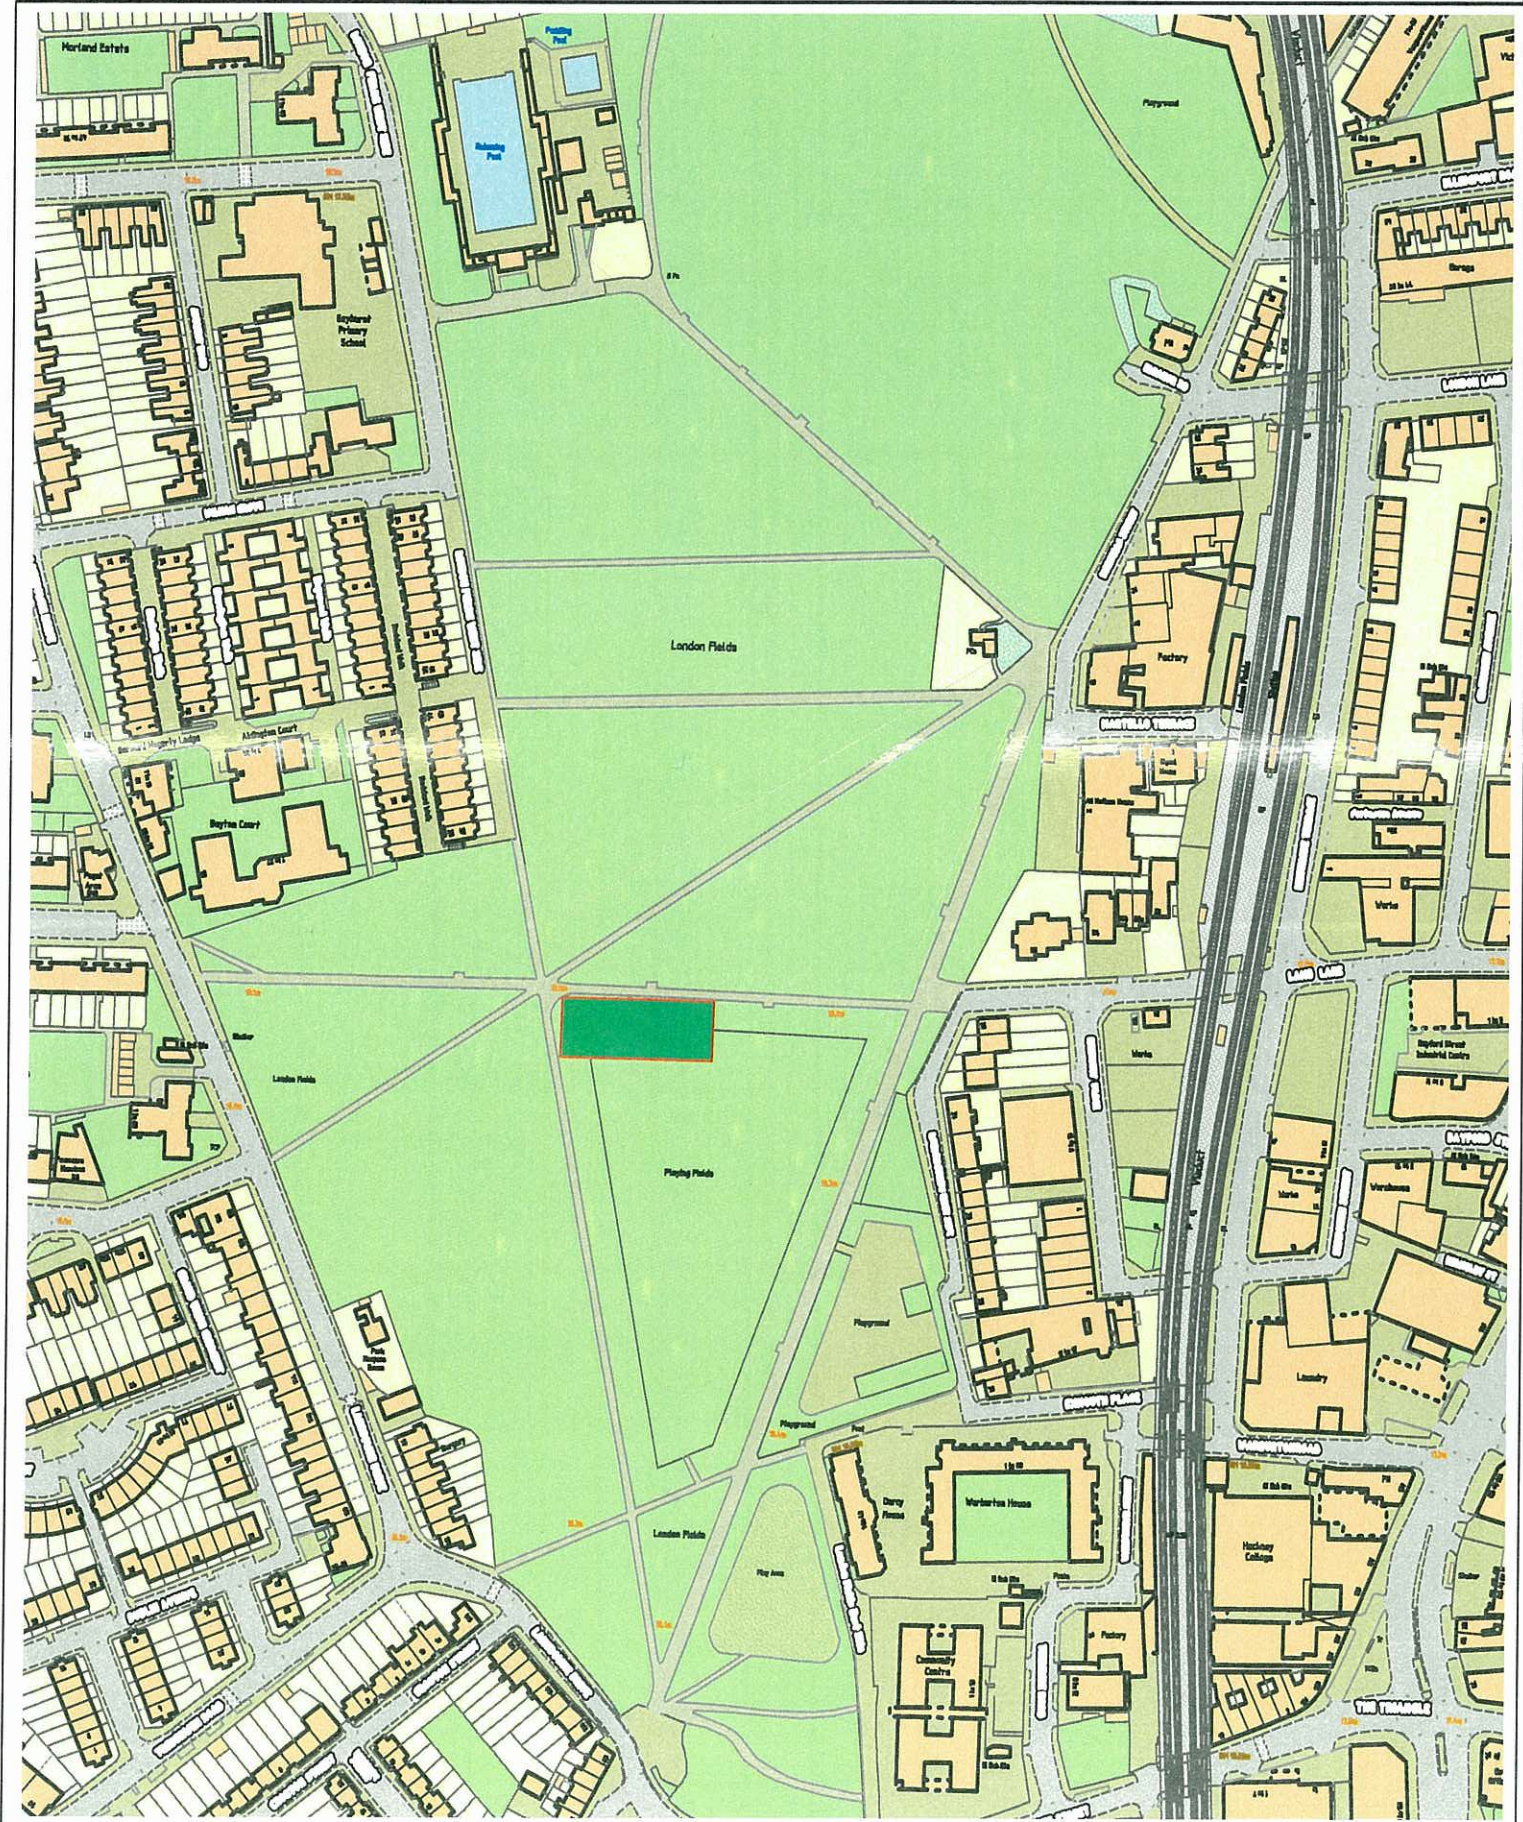

London Borough of Hackney

WILDCATS MULTI-USE GAMES AREA
 30m LONG X 18m WIDE
 2X CHEVRON OPEN GOALS
 4X FLOODLIGHTS
 1X DOUBLE VEHICLE GATE
 1X PEDESTRIAN GATE
 6X DOG GRIDS

LONDON FIELDS MUGA

Issue 1:- 6/67210 - Date:- 05/11/07
 Note:- THIS IS AN ARTIST'S ILLUSTRATION ONLY. REFER TO PLAN FOR DETAIL

Date: 13/01/2009

Title: London Fields, London E8

Scale 1:2500

Prepared by : Technical Support Team

This material has been reproduced from Ordnance Survey digital map data with the permission of the controller of Her Majesty's stationery Office, © Crown Copyright.

- 
- 
- 
- 
- 
- 
- 
- 

- WILDcats PREMIER MULTI-USE GAMES AREA
- 30m LONG x 18m WIDE (DARK GREEN)
- x2 CHEVRON OPEN GOALS
- 3m - 2m HIGH CASCADING END PANELS
- 2m HIGH SIDE PANELS
- x1 DOUBLE VEHICLE GATE
- x1 PEDESTRIAN GATE
- x4 FLOODLIGHT COLUMNS (BLACK)
- x6 DOG GRIDS
- LINE MARKINGS FOR: FIVE-A-SIDE FOOTBALL BASKETBALL & NETBALL
- GREEN SPRAYED TARMAC SURFACE